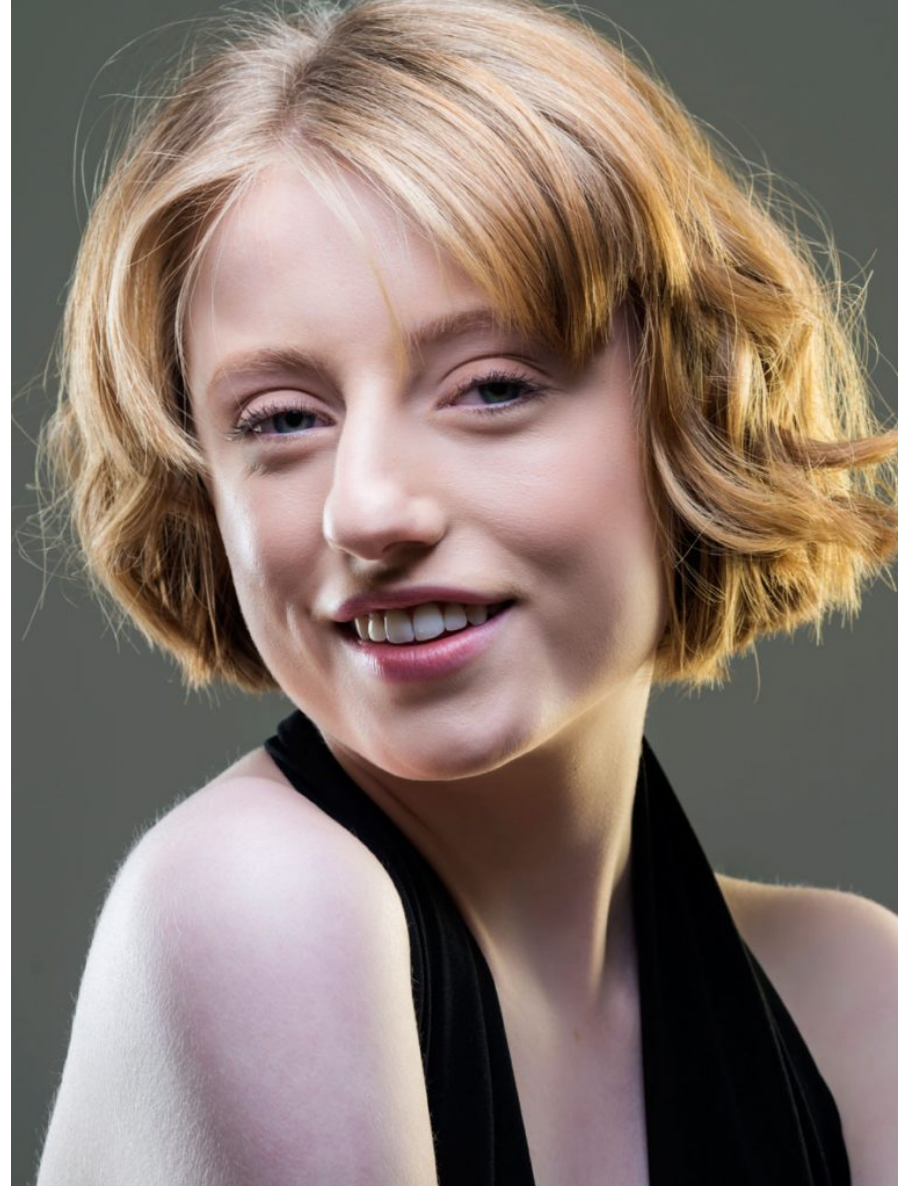

Araluen P

Height
5'7" / 171 cm

Bust
33" / 85 cm

Waist
25" / 65 cm

Hips
32" / 83 cm

Dress
8

Shoe
7.5

Hair
strawberry Blonde

Eyes
Blue Green

Araluen P

Height:5'7" / 171 cm Bust :33" / 85 cm Waist :25" / 65 cm Hips :32" / 83 cm Dress :8 Shoe :7.5 Hair :strawberry Blonde Eyes :Blue Green

Araluen P

Height:5'7" / 171 cm Bust :33" / 85 cm Waist :25" / 65 cm Hips :32" / 83 cm Dress :8 Shoe :7.5 Hair :strawberry Blonde Eyes :Blue Green