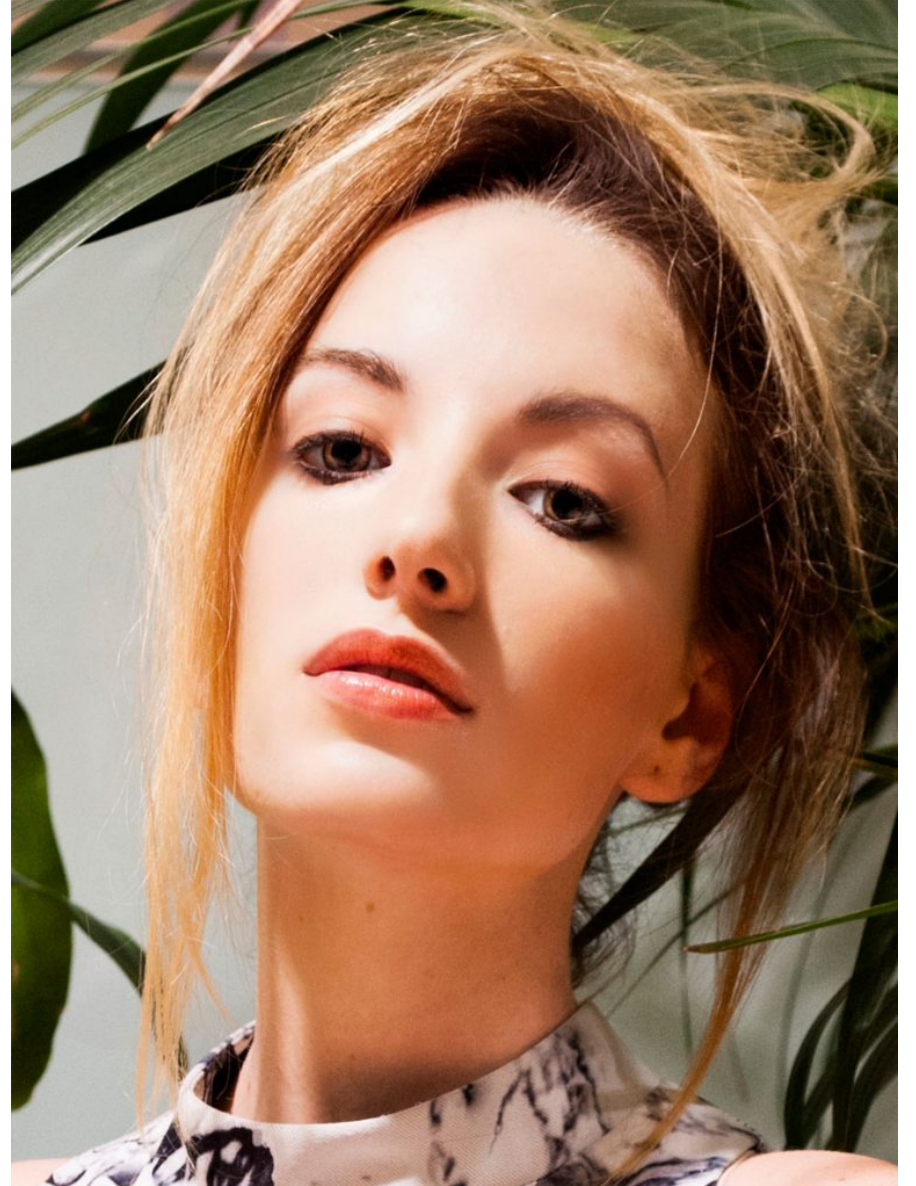

Courtney C

Height
5'1" - 155 cm

Bust
13" - 33 cm

Waist
28.3" - 72 cm

Hips
33.4" - 85 cm

Dress
8

Shoe
5.5

Hair
Dark Blonde

Eyes
Green

Courtney C

Height:5'1" - 155 cm Bust :13" - 33 cm Waist :28.3" - 72 cm Hips :33.4" - 85 cm Dress :8 Shoe :5.5 Hair :Dark Blonde Eyes :Green

Courtney C

Height:5'1" - 155 cm Bust :13" - 33 cm Waist :28.3" - 72 cm Hips :33.4" - 85 cm Dress :8 Shoe :5.5 Hair :Dark Blonde Eyes :Green