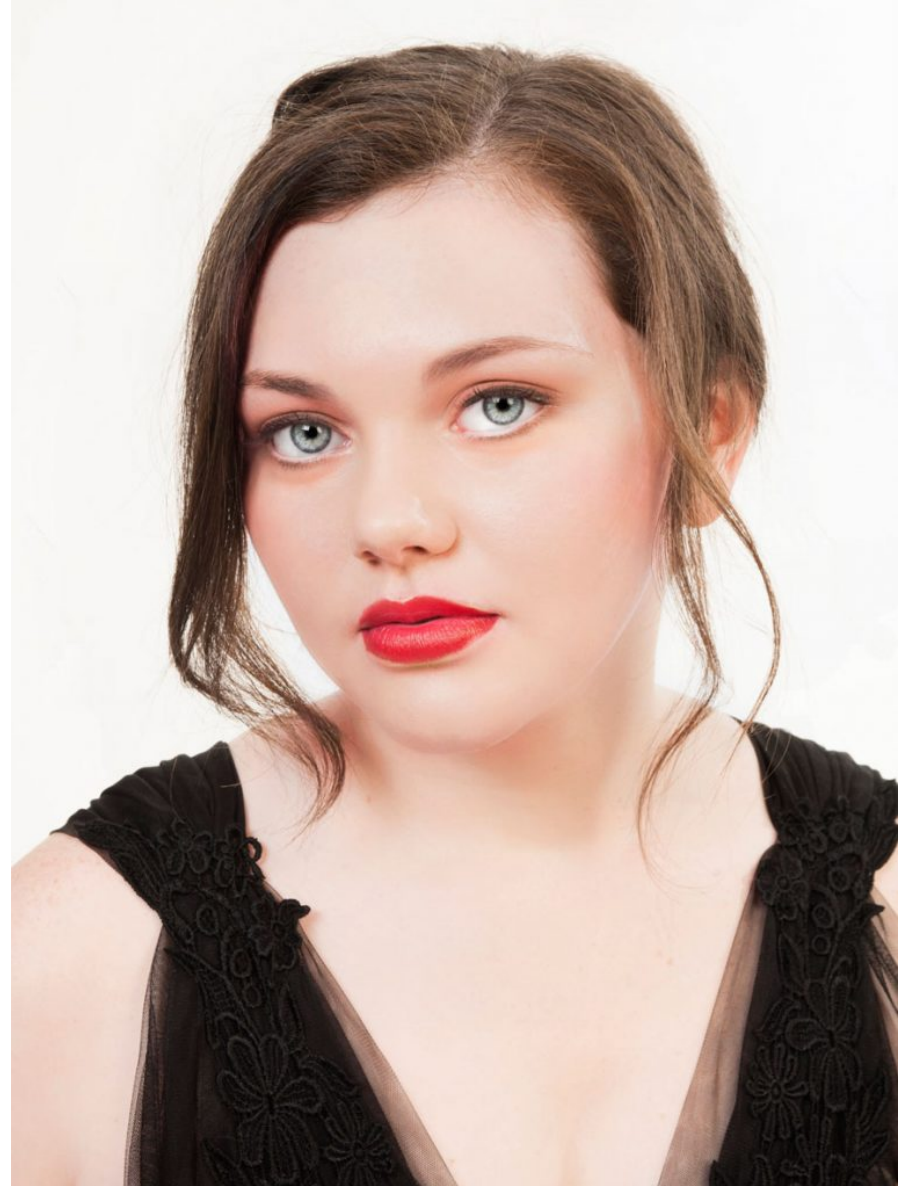

Emily H

Height
5'5" - 166 cm

Bust
37" - 95 cm

Waist
32" - 81 cm

Hips
39" - 99.5 cm

Dress
10 - 12

Shoe
9

Hair
Dark Brown

Eyes
Blue

Emily H

Height:5'5" - 166 cm Bust :37" - 95 cm Waist :32"- 81 cm Hips :39" - 99.5 cm Dress :10 - 12 Shoe :9 Hair :Dark Brown Eyes :Blue

Emily H

Height:5'5" - 166 cm Bust :37" - 95 cm Waist :32"- 81 cm Hips :39" - 99.5 cm Dress :10 - 12 Shoe :9 Hair :Dark Brown Eyes :Blue