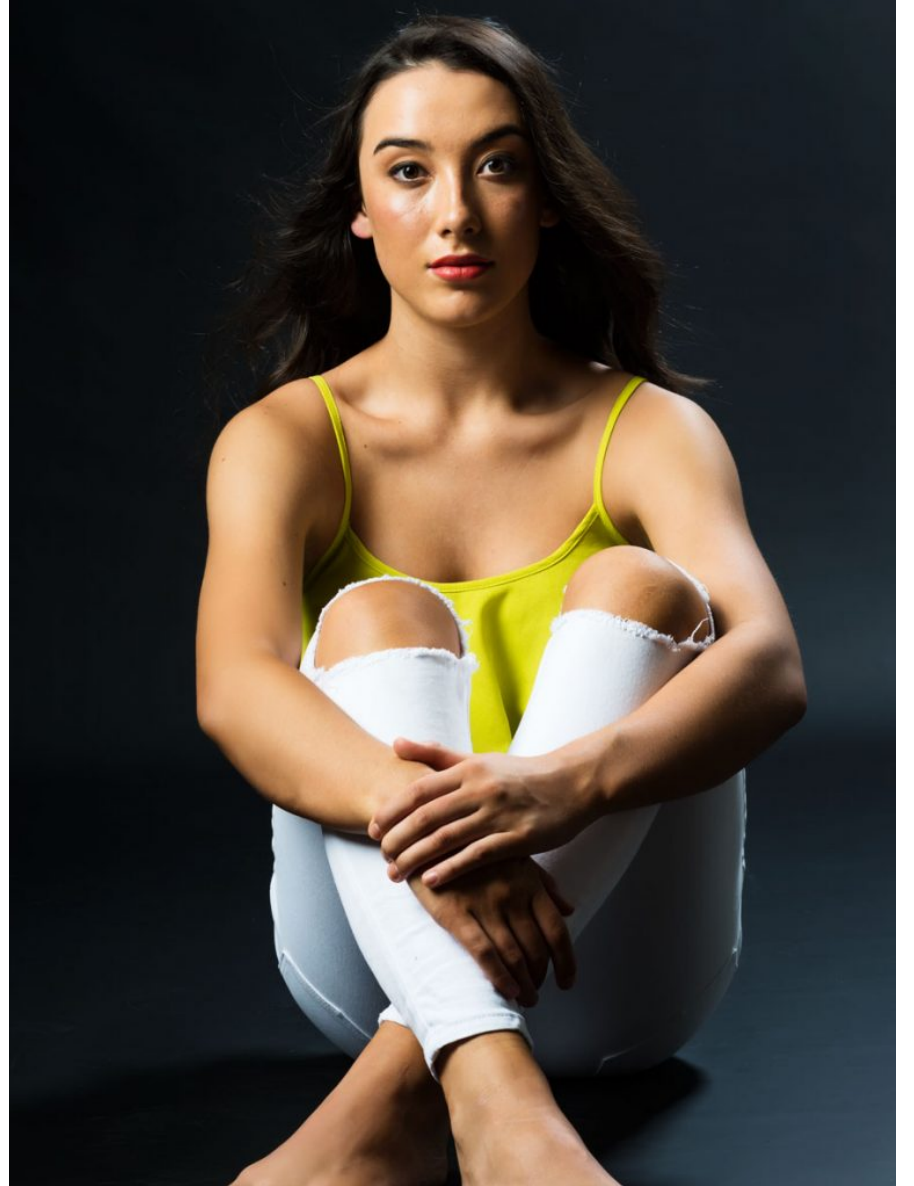

Grace L

Height
173 cm

Bust
87 cm, 34 inches

Waist
69 cm, 27 inches

Hips
78 cm, 30 inches

Dress
M

Shoe
9/10

Hair
Dark Brown

Eyes
Brown

Grace L

Height:173 cm Bust :87 cm, 34 inches Waist :69 cm, 27 inches Hips :78 cm, 30 inches Dress :M Shoe :9/10 Hair :Dark Brown Eyes :Brown

Grace L

Height:173 cm Bust :87 cm, 34 inches Waist :69 cm, 27 inches Hips :78 cm, 30 inches Dress :M Shoe :9/10 Hair :Dark Brown Eyes :Brown

Grace L

Height:173 cm Bust :87 cm, 34 inches Waist :69 cm, 27 inches Hips :78 cm, 30 inches Dress :M Shoe :9/10 Hair :Dark Brown Eyes :Brown