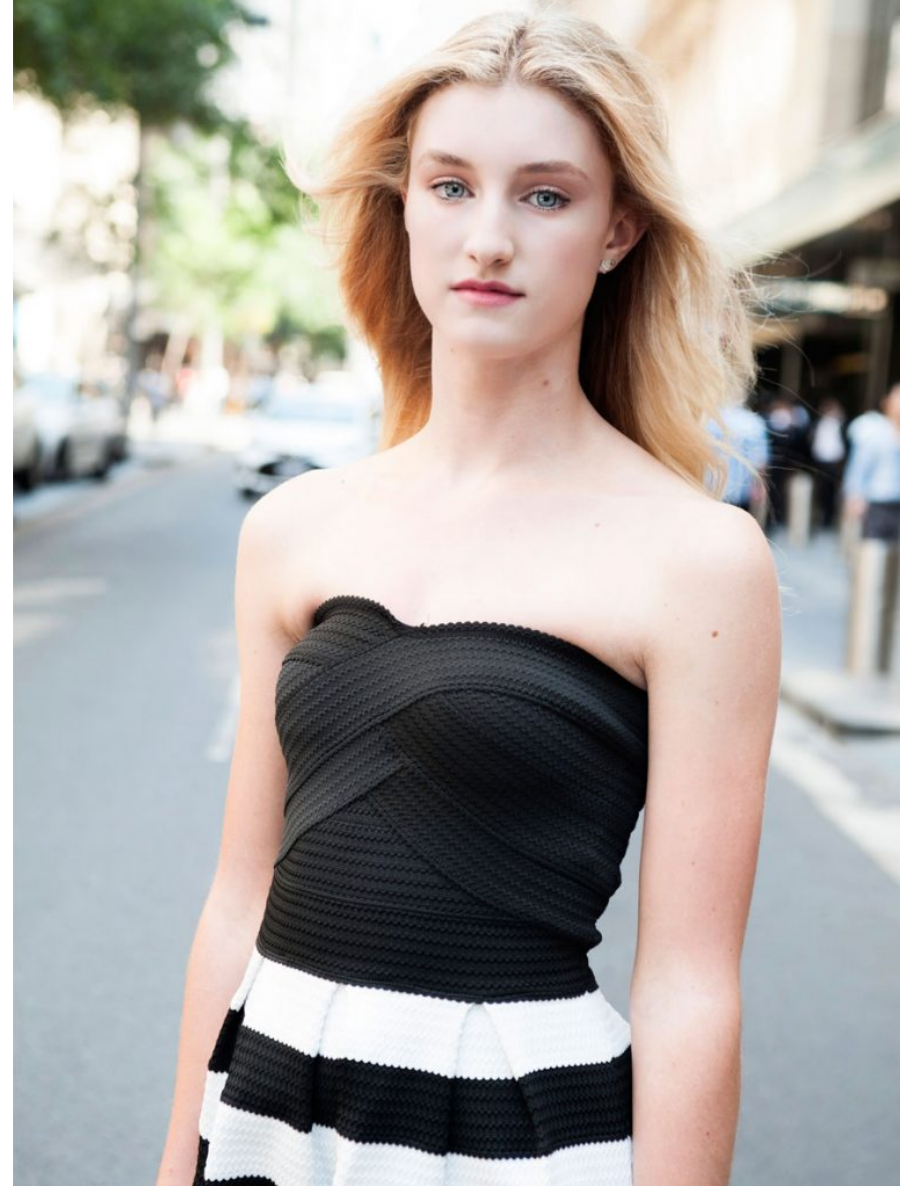

Isabelle M

Height
5'8.5" - 174 cm

Bust
33" - 84 cm

Waist
27" - 69 cm

Hips
37" - 95 cm

Dress
8

Shoe
9

Hair
Blonde

Eyes
Blue

Isabelle M

Height:5'8.5" - 174 cm Bust :33" - 84 cm Waist :27" - 69 cm Hips :37" - 95 cm Dress :8 Shoe :9 Hair :Blonde Eyes :Blue

Isabelle M

Height:5'8.5" - 174 cm Bust :33" - 84 cm Waist :27" - 69 cm Hips :37" - 95 cm Dress :8 Shoe :9 Hair :Blonde Eyes :Blue