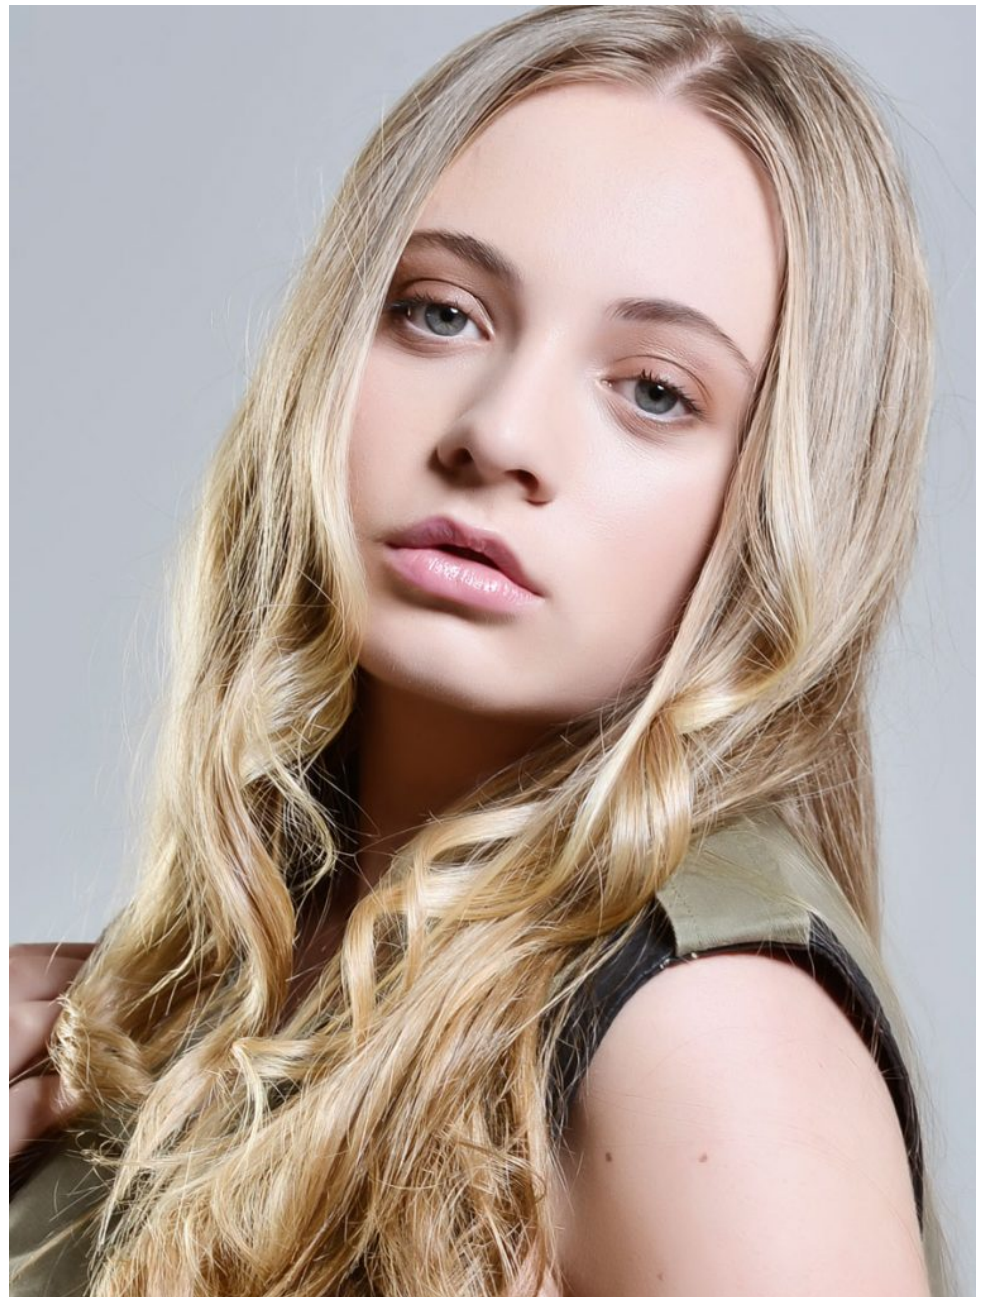

## Jade S

Height  
5'7.3" - 171 cm

---

Bust  
33" - 85 cm

---

Waist  
26" - 66 cm

---

Hips  
35" - 89 cm

---

Dress  
8

---

Shoe  
6 - 7

---

Hair  
Blonde

---

Eyes  
Dark Blue

---

*Jade S*

Height:5'7.3" - 171 cm Bust :33" - 85 cm Waist :26" - 66 cm Hips :35" - 89 cm Dress :8 Shoe :6 - 7 Hair :Blonde Eyes :Dark Blue

*Jade S*

Height:5'7.3" - 171 cm Bust :33" - 85 cm Waist :26" - 66 cm Hips :35" - 89 cm Dress :8 Shoe :6 - 7 Hair :Blonde Eyes :Dark Blue