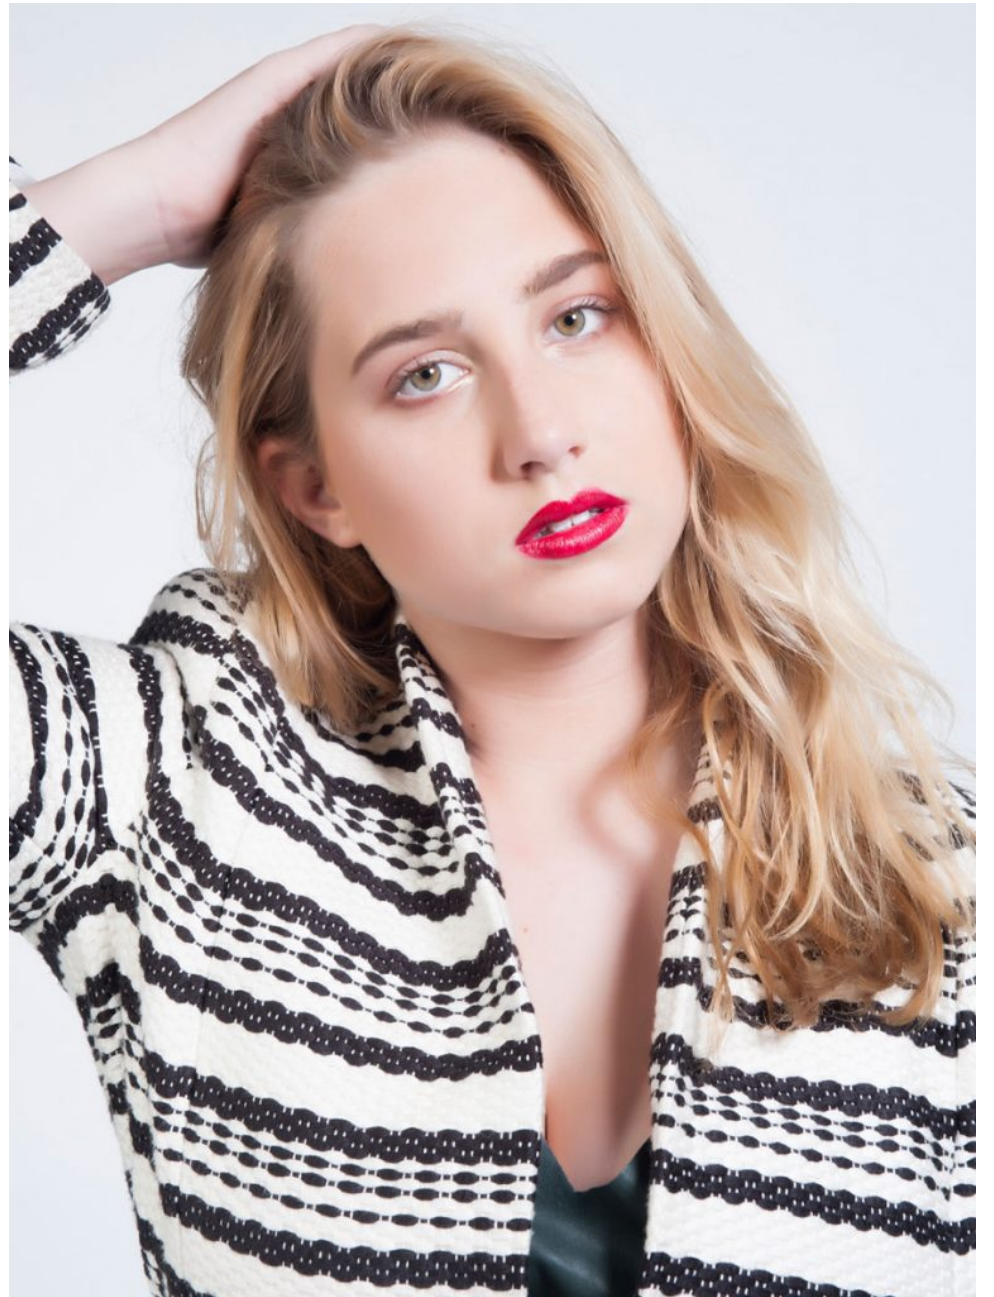

Jessica H

Height
179 cm

Dress
10-12

Shoe
10

Jessica H

Height:179 cm Dress :10-12 Shoe :10

Jessica H

Height:179 cm Dress :10-12 Shoe :10