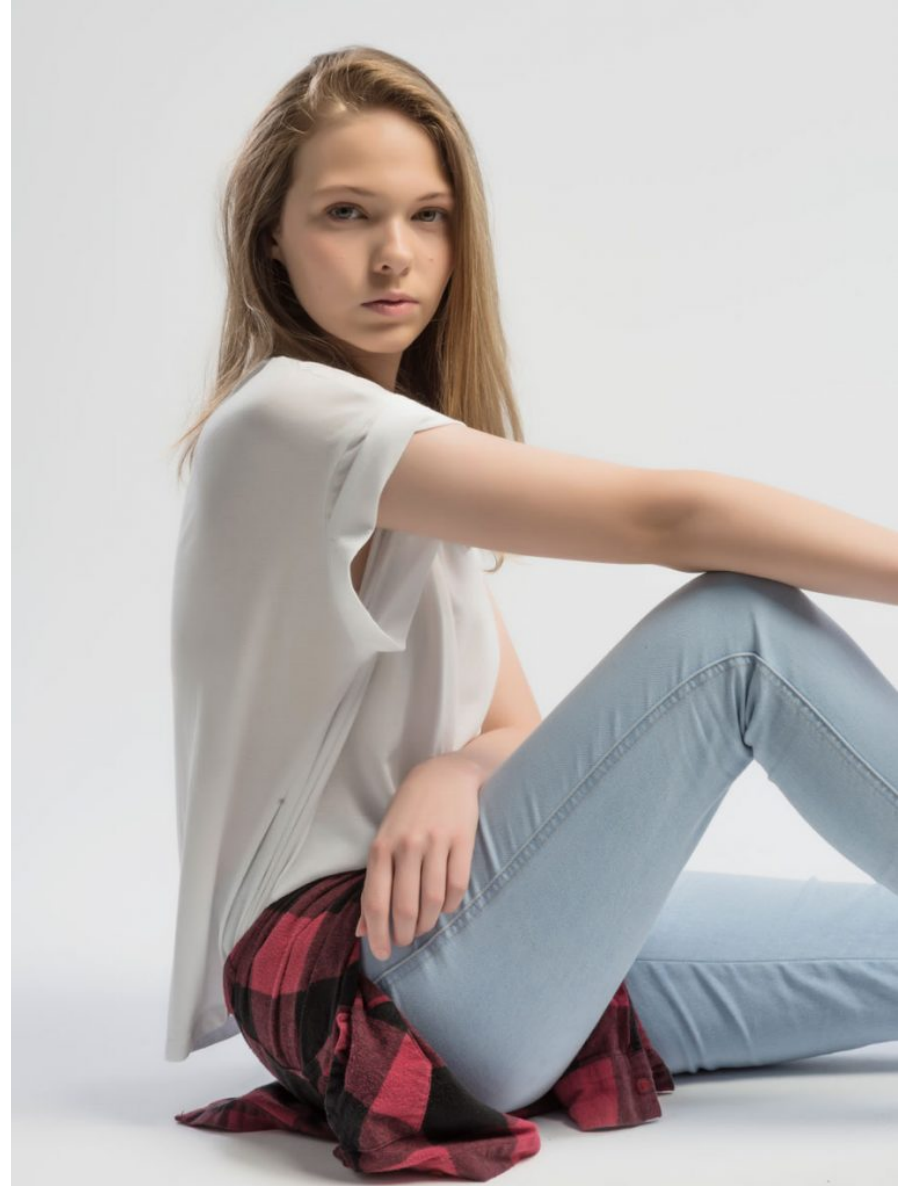

Livia P

Height
5'4" - 162 cm

Bust
31" - 80 cm

Waist
25.9" - 66 cm

Hips
35" - 89 cm

Dress
8 - 10

Shoe
5.5

Hair
Light Brown

Eyes
Hazel

Livia P

Height:5'4" - 162 cm Bust :31" - 80 cm Waist :25.9" - 66 cm Hips :35" - 89 cm Dress :8 - 10 Shoe :5.5 Hair :Light Brown Eyes :Hazel

Livia P

Height:5'4" - 162 cm Bust :31" - 80 cm Waist :25.9" - 66 cm Hips :35" - 89 cm Dress :8 - 10 Shoe :5.5 Hair :Light Brown Eyes :Hazel