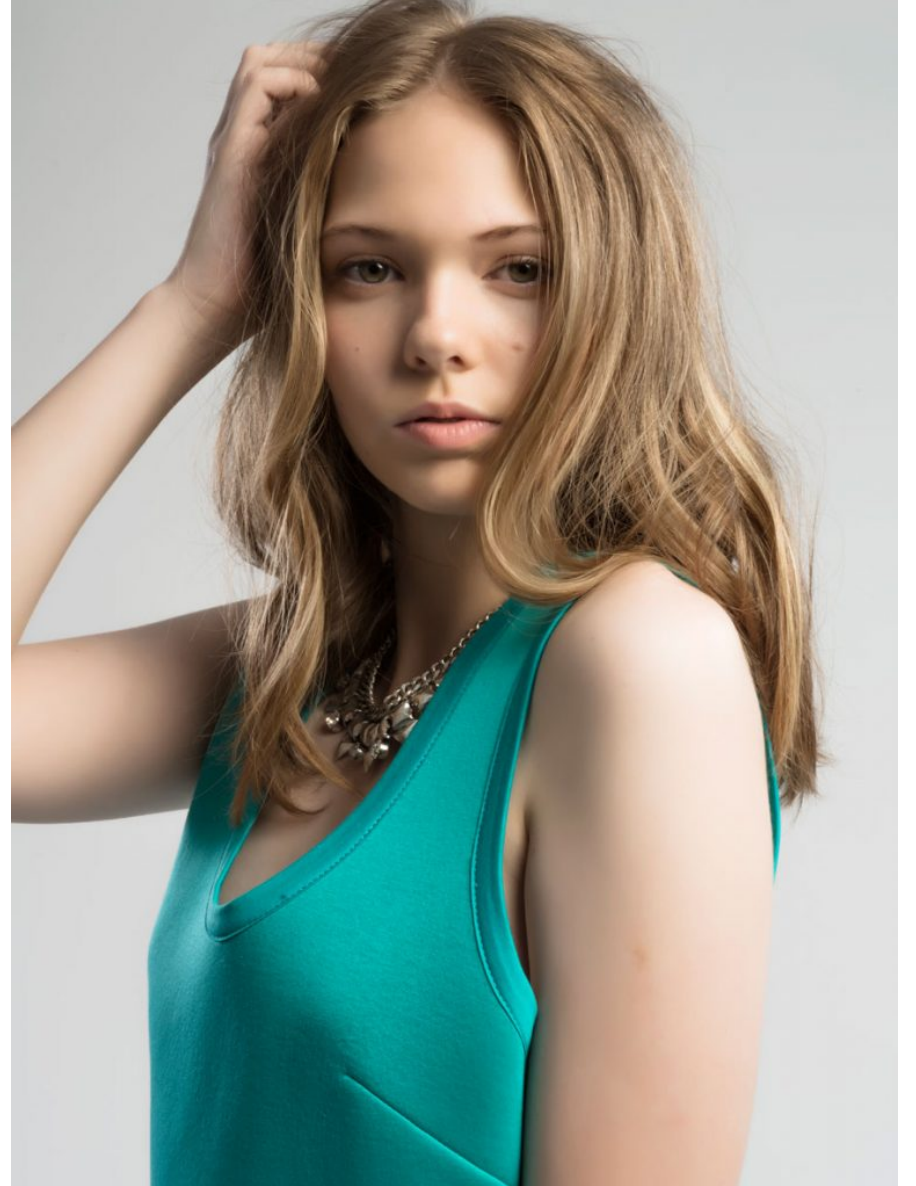

Livia P

Height
5'4" - 162 cm

Bust
31" - 80 cm

Waist
25.9" - 66 cm

Hips
35" - 89 cm

Dress
8 - 10

Shoe
5.5

Hair
Light Brown

Eyes
Hazel

Livia P

Height:5'4" - 162 cm Bust :31" - 80 cm Waist :25.9" - 66 cm Hips :35" - 89 cm Dress :8 - 10 Shoe :5.5 Hair :Light Brown Eyes :Hazel

Livia P

Height:5'4" - 162 cm Bust :31" - 80 cm Waist :25.9" - 66 cm Hips :35" - 89 cm Dress :8 - 10 Shoe :5.5 Hair :Light Brown Eyes :Hazel