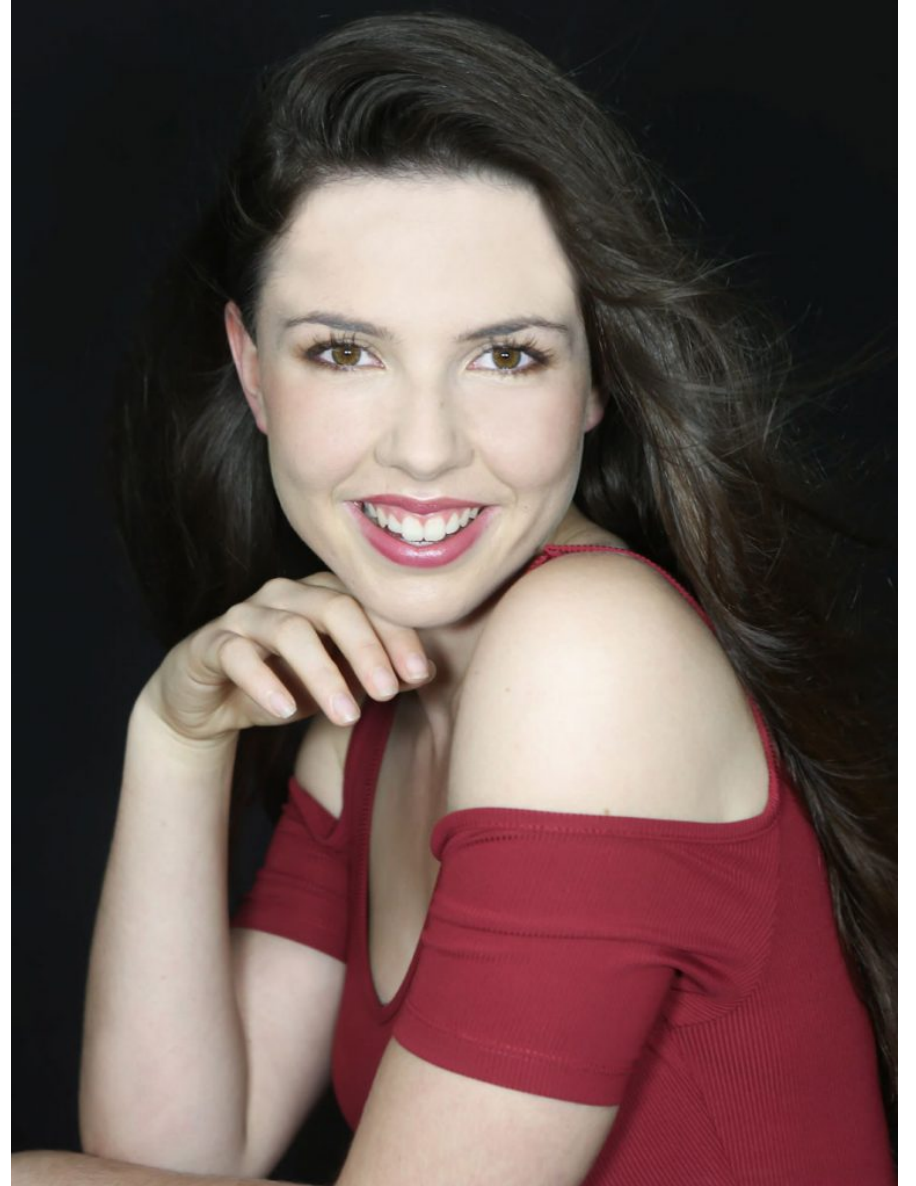

## Lucy W

Height  
173 cm

---

Bust  
87 cm

---

Waist  
68 cm

---

Hips  
83 cm

---

Dress  
8

---

Shoe  
9

---

Hair  
Brown

---

Eyes  
brown

---

*Lucy W*

Height:173 cm Bust :87 cm Waist :68 cm Hips :83 cm Dress :8 Shoe :9 Hair :Brown Eyes :brown

*Lucy W*

Height:173 cm Bust :87 cm Waist :68 cm Hips :83 cm Dress :8 Shoe :9 Hair :Brown Eyes :brown