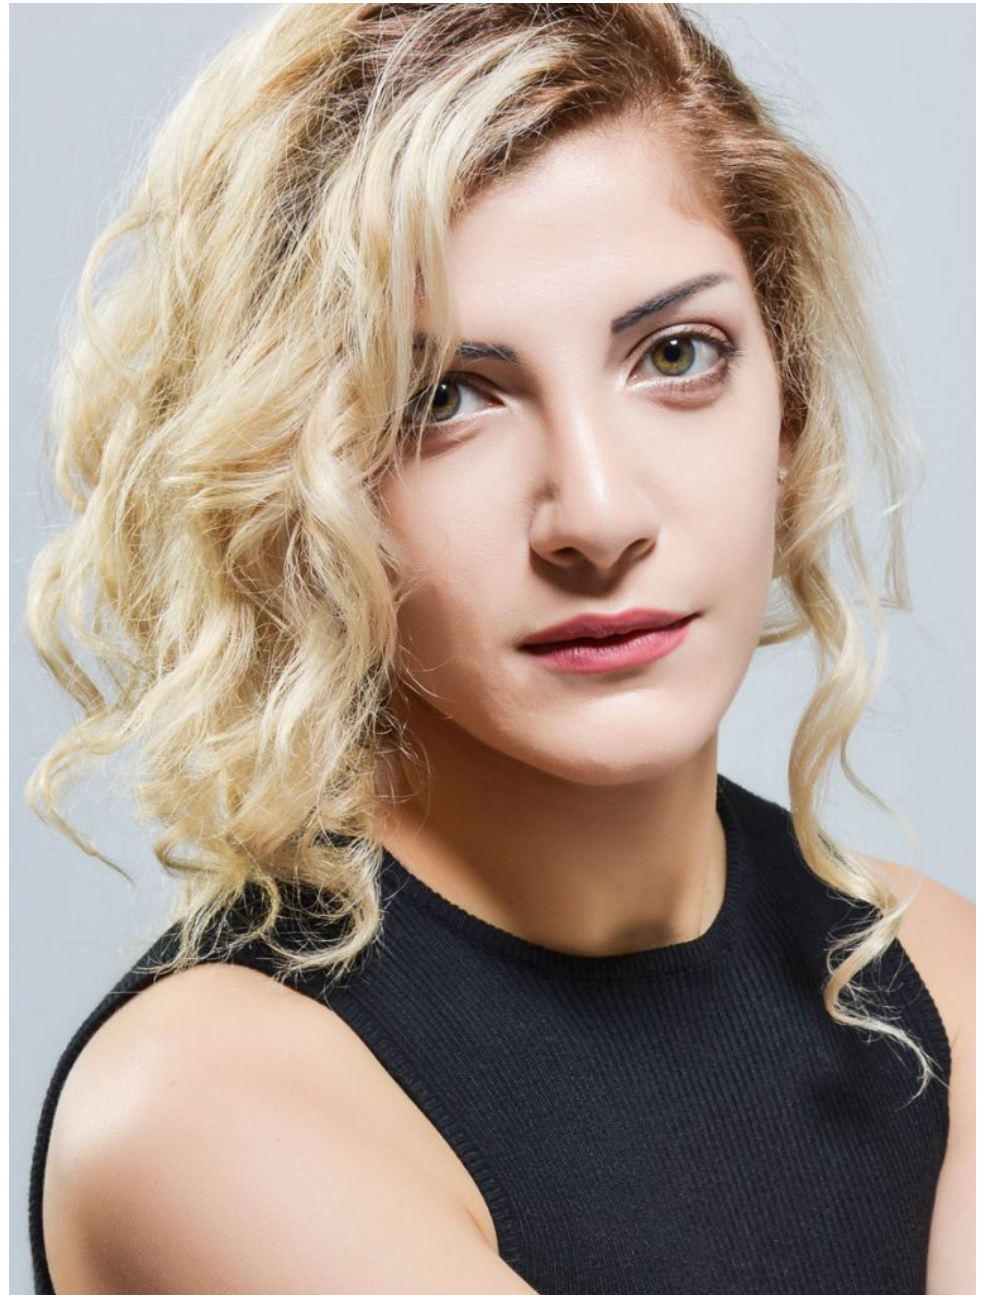

## Mary A

*Height*  
5'4.5" - 164 cm

---

*Bust*  
34" - 87 cm

---

*Waist*  
27" - 68 cm

---

*Hips*  
32" - 82 cm

---

*Dress*  
8

---

*Shoe*  
8

---

*Hair*  
Blonde

---

*Eyes*  
Green/ Hazel

---

*Mary A*

Height:5'4.5" - 164 cm Bust :34" - 87 cm Waist :27" - 68 cm Hips :32" - 82 cm Dress :8 Shoe :8 Hair :Blonde Eyes :Green/ Hazel

*Mary A*

Height:5'4.5" - 164 cm Bust :34" - 87 cm Waist :27" - 68 cm Hips :32" - 82 cm Dress :8 Shoe :8 Hair :Blonde Eyes :Green/ Hazel